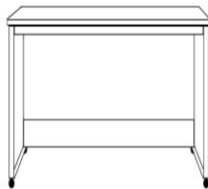

Deluxe Hiddenbed Without Hutch

Dimensions:

	Closed / Open
WHB-Q	
QUEEN	88.5 x 50.5 x 75
Birch	88.5 x 70 x 75

Depth of Bed Cabinets w/out Desk:
Queen - 22.5" Deep

****HIDDENBEDS ACCOMMODATE MATTRESSES UP TO 10" THICK MAXIMUM****

WHB PIERS

*WHB piers come standard 70.5" tall.

- Small (S) 16 x 17 x 70.5
- Medium (M) 24 x 17 x 70.5

OD (S or M)
Open/Door

PT (S or M)
Open/3 Drawer

BK (S or M)
Bookcase

OW (S or M)
Open/Pull Out
Tray/ 2 Drawer

PLM
Open/File/
Pencil Drawer
Medium Only

BFC
Rolling File Cart
16.5 x 21.5 x 28

DC
Desk Cart
63 x 21 7/8 x 31 1/2

MC
Media Cart
63 x 16 x 26

NS or NST
Nightstand
24 x 16 x 29

*Available with
Drawer (NS) or
Pullout Tray (NST)