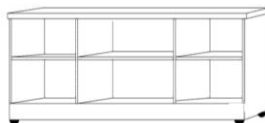

Deluxe Hiddenbed Without Hutch

Dimensions:

	Closed / Open
WHB-Q	
QUEEN	88.5 x 50.5 x 75
Birch	88.5 x 70 x 75

Depth of Bed Cabinets w/out Desk:
Queen - 22.5" Deep

****HIDDENBEDS ACCOMMODATE MATTRESSES UP TO 10" THICK MAXIMUM****

WHB PIERS

*WHB piers come standard 70.5" tall.

- Small (S) 16 x 17 x 70.5
- Medium (M) 24 x 17 x 70.5

OD (S or M)
Open/Door

PT (S or M)
Open/3 Drawer

BK (S or M)
Bookcase

OW (S or M)
Open/Pull Out
Tray/ 2 Drawer

PLM
Open/File/
Pencil Drawer
Medium Only

BFC
Rolling File Cart
16.5 x 21.5 x 28

DC
Desk Cart
63 x 21 7/8 x 31 1/2

MC
Media Cart
63 x 16 x 26

NS or NST
Nightstand
24 x 16 x 29

*Available with
Drawer (NS) or
Pullout Tray (NST)