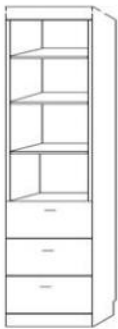

HARDWARE

- #3 Nickel Bar
- #13 Bronze Bar

DV50 QUEEN

CLOSED- 65 x 17 x 90 OPEN - 65 x 86 x 90

Can accommodate up to a 12" thick mattress

3 DRAWER

- ATFS 16 X 85 _____
- ATQS 16 X 90 _____
- APTF 24 X 85 _____
- APTQ 24 X 90 _____
- APGF 32 X 85 _____
- APGQ 32 X 90 _____

2 DRAWER TRAY

- ANFS 16 X 85 _____
- ANQS 16 X 90 _____
- APNF 24 X 85 _____
- APNQ 24 X 90 _____

FILE PENCIL DRAWER

- ALFS 16 X 85 _____
- ALQS 16 X 90 _____
- APLF 24 X 85 _____
- APLQ 24 X 90 _____

DOOR -TRAY- 2 DRAWERS

- APUF 24 X 85 _____
- APUQ 24 X 90 _____

3 DRAWER-DOOR

- AWFS 16 X 85 _____
- AWQS 16 X 90 _____
- APWF 24 X 85 _____
- APWQ 24 X 90 _____

2 DRAWER-TRAY-DOOR

- AXFS 16 X 85 _____
- AXQS 16 X 90 _____
- APXF 24 X 85 _____
- APXQ 24 X 90 _____