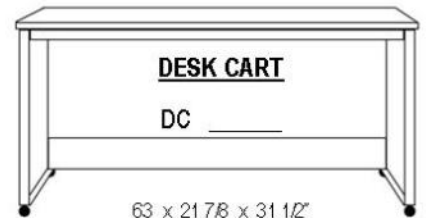

APAF 24 X 85 _____
Desk is 48" Long
Extends to 59"

BSDL-Shaped desktop (LSF or RSF) REQUIRES ADFL or ADQL

SHAPED DESK

BSDL & AFD _____

BSD-Straight desktop -REQUIRES APCF or APCQ

STRAIGHT DESK

BSD & AFD _____