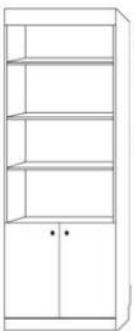

HARDWARE

- #3 Nickel Bar
- #13 Bronze Bar

DV50 QUEEN

CLOSED- 65 x 17 x 90 OPEN - 65 x 86 x 90

Can accommodate up to a 12" thick mattress

3 DRAWER

- ATFS 16 X 85 _____
- ATQS 16 X 90 _____
- APTF 24 X 85 _____
- APTQ 24 X 90 _____
- APGF 32 X 85 _____
- APGQ 32 X 90 _____

2 DRAWER TRAY

- ANFS 16 X 85 _____
- ANQS 16 X 90 _____
- APNF 24 X 85 _____
- APNQ 24 X 90 _____

FILE PENCIL DRAWER

- ALFS 16 X 85 _____
- ALQS 16 X 90 _____
- APLF 24 X 85 _____
- APLQ 24 X 90 _____

DOOR -TRAY- 2 DRAWERS

- APUF 24 X 85 _____
- APUQ 24 X 90 _____

3 DRAWER-DOOR

- AWFS 16 X 85 _____
- AWQS 16 X 90 _____
- APWF 24 X 85 _____
- APWQ 24 X 90 _____

2 DRAWER-TRAY-DOOR

- AXFS 16 X 85 _____
- AXQS 16 X 90 _____
- APXF 24 X 85 _____
- APXQ 24 X 90 _____

OPEN DOOR

- ADFS 16 X 85 _____
- ADQS 16 X 90 _____
- APCF 24 X 85 _____
- APCQ 24 X 90 _____

BOOKCASE

- ABFS 16 X 85 _____
- ABQS 16 X 90 _____
- APBF 24 X 85 _____
- APBQ 24 X 90 _____

2-DOOR

- ADFL 32 X 85 _____
- ADQL 32 X 90 \$ _____