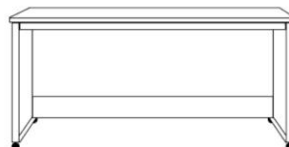

DC
Desk Cart
63 x 21 7/8 x 31 1/2