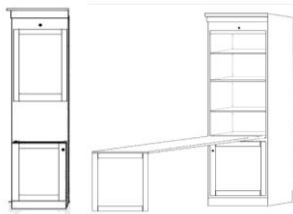

- Small (S) 16 x 17 x 85
- Medium (M) 24 x 17 x 85

OD (S or M)
Open/Door

*ODM used with
Straight Desk

PT (S or M)
Open/3 Drawer

PXM
Wardrobe/File/
Pencil Drawer
Medium Only

PLM
Open/File/
Pencil Drawer
Medium Only

OW (S or M)
Open/Drawer
w/ Pull Out Tray

PWM
Wardrobe/
3 Drawer
Medium Only

BK (S or M)
Bookcase

DPL
Large Desk Pier
31.5 x 17.25 x 85

**DPL used with
Shaped Desk

KP
Straight Desk
84.5 x 21 7/8 x 1.5
+
Pedestal
23.5 x 17.25 x 28.5

SKP
Shaped Desk
84.5 x 31 x .75
+
Pedestal
23.5 x 17.25 x 28.5

NS or NST
Nightstand
24 x 16 x 29

*Available with
Drawer (NS) or
Pullout Tray (NST)

*Straight Desk only uses 'ODM' Pier

**Shaped Desk only uses 'DPL' pier

FDP
Folding Desk Pier
24 x 85
Desk 48" Long
Extends to 59"

DC
Desk Cart
63 x 21 7/8 x 31 1/2

MC
Media Cart
63 x 16 x 26