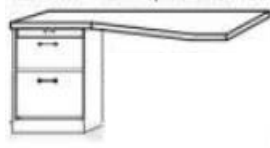

+
Pedestal
23.5 x 17.25 x 28.5

AFC
Rolling File Cart
16.5 x 21.5 x 28

DC
Desk Cart
63 x 21 7/8
x 31 1/2

*Available with
Drawer (NS) or
Pullout Tray
(NST)

MC
Media Cart
63 x 16 x 26

Straight Desk only uses 'ODM' Pier

DPL
Large Desk Pier
31.5 x 17.25 x 85

Shaped Desk only uses 'DPL' pier

SKP
Shaped Desk
84.5 x 31 x .75
+
Pedestal
23.5 x 17.25 x 28.5

Folding Desk Pier
24 x 85
Desk 48" Long
Extends to 59"