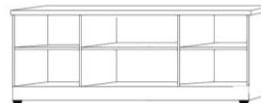

+
Pedestal
23.5 x 17.25 x 28.5

AFC
Rolling File Cart
16.5 x 21.5 x 28

DC
Desk Cart
63 x 21 7/8
x 31 1/2

*Available with
Drawer (NS) or
Pullout Tray
(NST)

MC
Media Cart
63 x 16 x 26

Straight Desk only uses 'ODM' Pier

DPL
Large Desk Pier
31.5 x 17.25 x 85

Shaped Desk only uses 'DPL' pier

SKP
Shaped Desk
84.5 x 31 x .75
+
Pedestal
23.5 x 17.25 x 28.5

Folding Desk Pier
24 x 85
Desk 48" Long
Extends to 59"