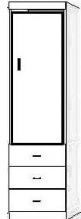

Sonoma

Dimensions:

		Closed / Open
WC-T	Sonoma	
TWIN		44 x 17 x 85
Birch		44 x 81 x 85
WC-TXL	Sonoma	
TWIN XL		44 x 17 x 90
Birch		44 x 86 x 90
WC-F	Sonoma	
FULL		59 x 17 x 85
Birch		59 x 81 x 85
WC-Q	Sonoma	
QUEEN		65 x 17.25 x 90
Birch		65 x 86 x 90

**Can accommodate up to 12" thick mattress

WC PIERS

Small (S) 15.75 x 17.25 x 85
 Medium (M) 23.5 x 17.25 x 85

OD (S or M)
Open/Door

PT (S or M)
Open/3 Drawer

PXM
Wardrobe/File/
Pencil Drawer
Medium Only

PLM
Open/File/
Pencil Drawer
Medium Only

OW (S or M)
Open/Drawer
w/ Pull Out Tray

PWM
Wardrobe/
3 Drawer
Medium Only

BK (S or M)
Bookcase

GC
Guest Chest
31.5 x 17.25 x 85
Large Only

NS or NST
Nightstand
24 x 16 x 29

KP
Straight Desk
84.5 x 21 7/8 x 1.5

+
Pedestal
23.5 x 17.25 x 28.5

AFC
Rolling File Cart
16.5 x 21.5 x 28

DC
Desk Cart
63 x 21 7/8
x 31 1/2

*Available with
Drawer (NS) or
Pullout Tray
(NST)

MC
Media Cart
63 x 16 x 26

Straight Desk only uses 'ODM' Pier