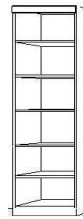

Sonoma

Dimensions:

		Closed / Open
WC-T	Sonoma	
TWIN		44 x 17 x 85
Birch		44 x 81 x 85
WC-TXL	Sonoma	
TWIN XL		44 x 17 x 90
Birch		44 x 86 x 90
WC-F	Sonoma	
FULL		59 x 17 x 85
Birch		59 x 81 x 85
WC-Q	Sonoma	
QUEEN		65 x 17.25 x 90
Birch		65 x 86 x 90

**Can accommodate up to 12" thick mattress

WC PIERS

Small (S) 15.75 x 17.25 x 85
 Medium (M) 23.5 x 17.25 x 85

OD (S or M)
Open/Door

PT (S or M)
Open/3 Drawer

PXM
Wardrobe/File/
Pencil Drawer
Medium Only

PLM
Open/File/
Pencil Drawer
Medium Only

OW (S or M)
Open/Drawer
w/ Pull Out Tray

PWM
Wardrobe/
3 Drawer
Medium Only

BK (S or M)
Bookcase

GC
Guest Chest
31.5 x 17.25 x 85
Large Only

NS or NST
Nightstand
24 x 16 x 29

KP
Straight Desk
84.5 x 21 7/8 x 1.5

+
Pedestal
23.5 x 17.25 x 28.5

AFC
Rolling File Cart
16.5 x 21.5 x 28

DC
Desk Cart
63 x 21 7/8
x 31 1/2

*Available with
Drawer (NS) or
Pullout Tray
(NST)

MC
Media Cart
63 x 16 x 26

Straight Desk only uses 'ODM' Pier