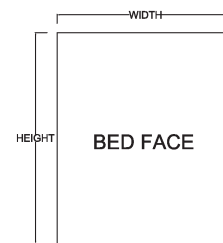

Side Cabinets

(Refer to side cabinet sheet for more information.)

Lighting

MURPHY BED DIMENSIONS

SIZE	HEIGHT	WIDTH	DEPTH	*PROJECTION
Queen	87 3/4"	66 1/2"	18 3/4"	86 7/8"
Full (Double)	82 3/4"	60 1/2"	18 3/4"	81 7/8"
XL Twin	87 3/4"	45 1/2"	18 3/4"	86 7/8"
Twin	82 3/4"	45 1/2"	18 3/4"	81 7/8"

*Projection is the dimension from the wall to the outside of the bed frame in the open position.

These dimensions refer to the finished furniture piece after it is assembled. Upon delivery, the bed is broken down into six (6) pieces, with the decorative bed face being the largest of those pieces. (For more information on if your bed will fit, refer to the website.)