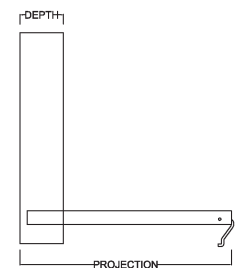

Side Cabinets

(Refer to side cabinet sheet for more information.)

Lighting

MURPHY BED DIMENSIONS

SIZE	HEIGHT	WIDTH	DEPTH	*PROJECTION
Queen	87 3/4"	66 1/2"	18 3/4"	86 7/8"
Full (Double)	82 3/4"	60 1/2"	18 3/4"	81 7/8"
XL Twin	87 3/4"	45 1/2"	18 3/4"	86 7/8"
Twin	82 3/4"	45 1/2"	18 3/4"	81 7/8"

*Projection is the dimension from the wall to the outside of the bed frame in the open position.

These dimensions refer to the finished furniture piece after it is assembled. Upon delivery, the bed is broken down into six (6) pieces, with the decorative bed face being the largest of those pieces. (For more information on if your bed will fit, refer to the website.)