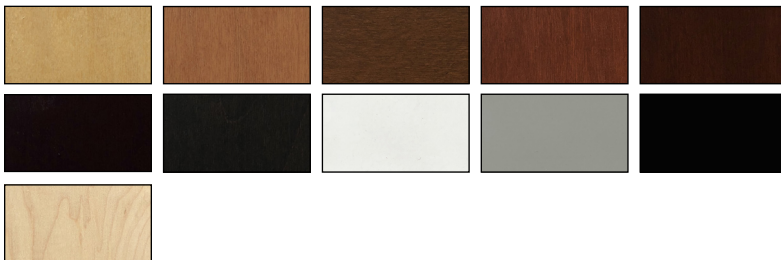

Available in Twin, Extra Long Twin, Full (Double) and Queen sizes.

Requires standard, innerspring mattress up to 12" thick (not included.)

Bed shown here is Espresso on Maple Wood

FINISHES AVAILABLE IN OAK

(Refer to Finishes Page for Names)

FINISHES AVAILABLE IN MAPLE

(Refer to Finishes Page for Names)

CROWN MOLDING OPTIONS

Standard

Larger

Square

ADDITIONAL OPTIONS