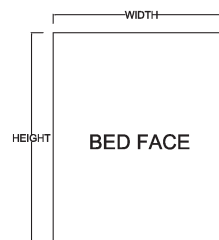

(Refer to Finishes Page for Names)

CROWN MOLDING OPTIONS

Standard

Larger

Square

ADDITIONAL OPTIONS

Side Cabinets

(Refer to side cabinet sheet for more information.)

Lighting

Bed shown here is Toffee on Maple Wood

MURPHY BED DIMENSIONS

SIZE	HEIGHT	WIDTH	DEPTH	*PROJECTION
Queen	87 3/4"	66 1/2"	18 3/4"	86 7/8"
Full (Double)	82 3/4"	60 1/2"	18 3/4"	81 7/8"
XL Twin	87 3/4"	45 1/2"	18 3/4"	86 7/8"
Twin	82 3/4"	45 1/2"	18 3/4"	81 7/8"

*Projection is the dimension from the wall to the outside of the bed frame in the open position.

These dimensions refer to the finished furniture piece after it is assembled. Upon delivery, the bed is broken down into six (6) pieces, with the decorative bed face being the largest of those pieces. (For more information on if your bed will fit, refer to the website.)