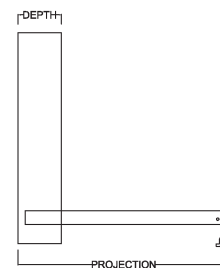

(Refer to Finishes Page for Names)

CROWN MOLDING OPTIONS

Standard

Larger

Square

ADDITIONAL OPTIONS

Side Cabinets

(Refer to side cabinet sheet for more information.)

Lighting

Bed shown here is Toffee on Maple Wood

MURPHY BED DIMENSIONS

SIZE	HEIGHT	WIDTH	DEPTH	*PROJECTION
Queen	87 3/4"	66 1/2"	18 3/4"	86 7/8"
Full (Double)	82 3/4"	60 1/2"	18 3/4"	81 7/8"
XL Twin	87 3/4"	45 1/2"	18 3/4"	86 7/8"
Twin	82 3/4"	45 1/2"	18 3/4"	81 7/8"

*Projection is the dimension from the wall to the outside of the bed frame in the open position.

These dimensions refer to the finished furniture piece after it is assembled. Upon delivery, the bed is broken down into six (6) pieces, with the decorative bed face being the largest of those pieces. (For more information on if your bed will fit, refer to the website.)