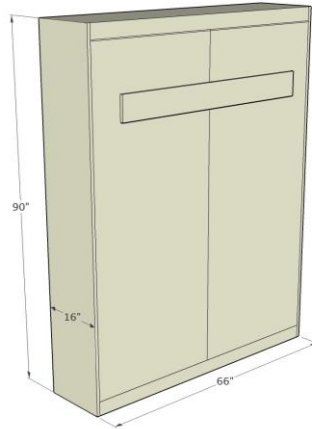

CA Piers

Please specify pier height and width

- (XS) Xsmall 16" w x 12" d
- (S) Small 20" w x 12" d
- (M) Medium 24" w x 12" d
- (L) Large 30" w x 12" d
- (XL) XLarge 36" w x 12" d
- (F) Full 72" h
- (Q) Queen 84" h

Dimensions:

Closed / Open

CA-Q	\$ _____	66" w x 16.25 x 89" h
QUEEN		
ALDER or OAK		66" w x 87.25 x 89" h
CA-F	\$ _____	
FULL		
ALDER or OAK		

Uses Standard Mattress up to 11" Thick

Please specify Oak or Alder Wood