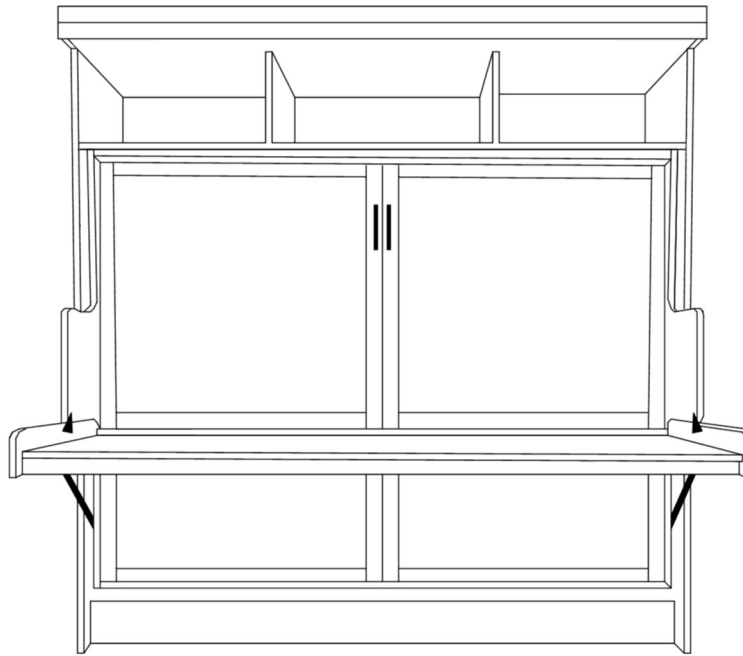

RYLAND DESK BED WITH HUTCH

SKU	DESCRIPTION	AS A DESK DIMENSION	AS A BED DIMENSION
RW50	QUEEN DESK BED WITH HUTCH	88.25w x 50.5d X 90 h	88.25w x 70d X 90 h

3 DRAWER

RTFS	16 X 85
RTQS	16 X 90
RPTF	24 X 85
RPTQ	24 X 90
RPGF	32 X 85
RPGQ	32 X 90

3 DRAWER-DOOR

RWFS	16 X 85
RWQS	16 X 90
RPWF	24 X 85
RPWQ	24 X 90

FOLD DOWN DESK

RPAF	24 x 85
------	---------

2 DRAWER NIGHTSTAND

2 Drawers –pull out tray with 3 open adjustable shelves.

RNFS	16 X 85
RNQS	16 X 90
RPNF	24 X 85
RPNQ	24 X 90

69"

RDFL	32 X 85
RQFL	32 X 90
BSDL	Shaped Desktop
RLD	24 X 90

2 DRAWER NIGHTSTAND-DOOR

2 Drawers -pull out tray with 1 open shelf and Door..

RUFS	16 X 85
RUQS	16 X 90
RPUF	24 X 85
RPUQ	24 X 90

BOOKCASE

RBFS	16 X 85
RBQS	16 X 90
RPBF	24 X 85
RPBQ	24 X 90
RBFL	32 X 85
RBQL	32 X 90